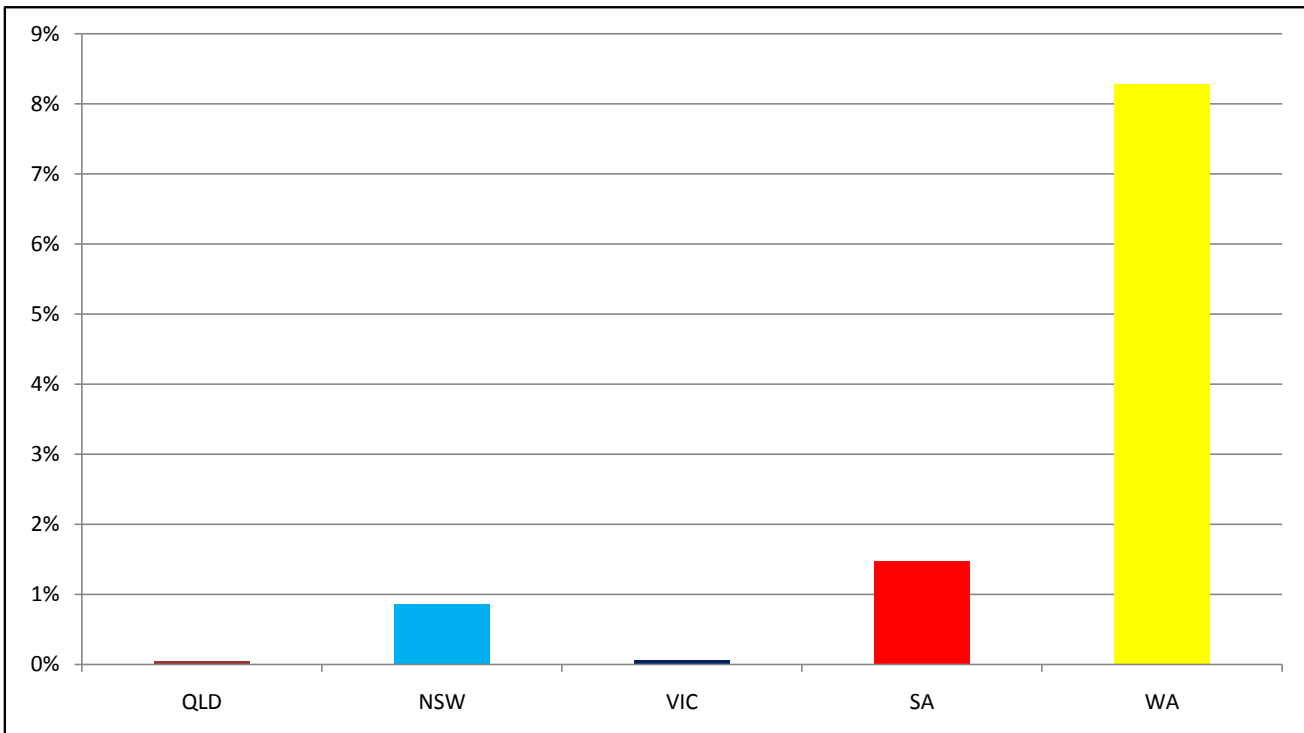

## Weekly Rainfall (mm)

01-Aug-11

### Production and No. of Stations by Region