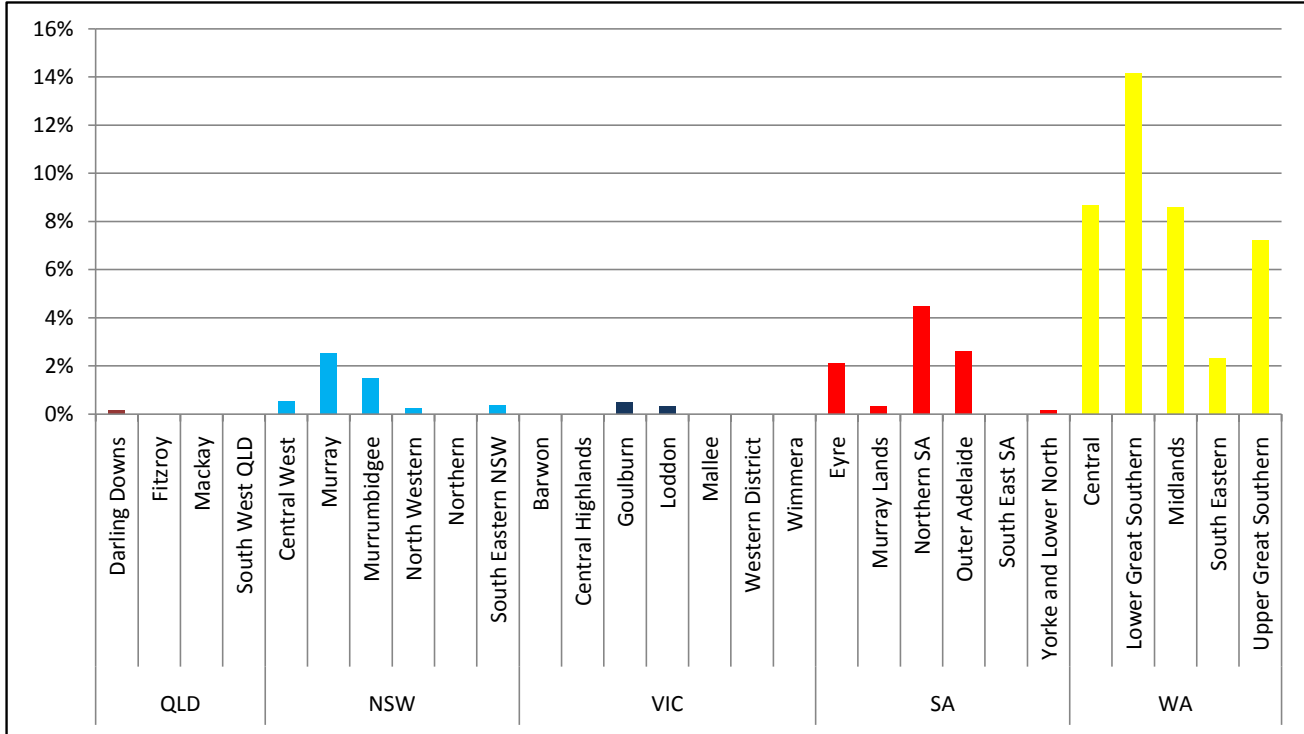

## Weekly Rainfall (mm)

01-Aug-11

## Current Month Rainfall (mm)

01-Aug-11

### Production and No. of Stations by Region