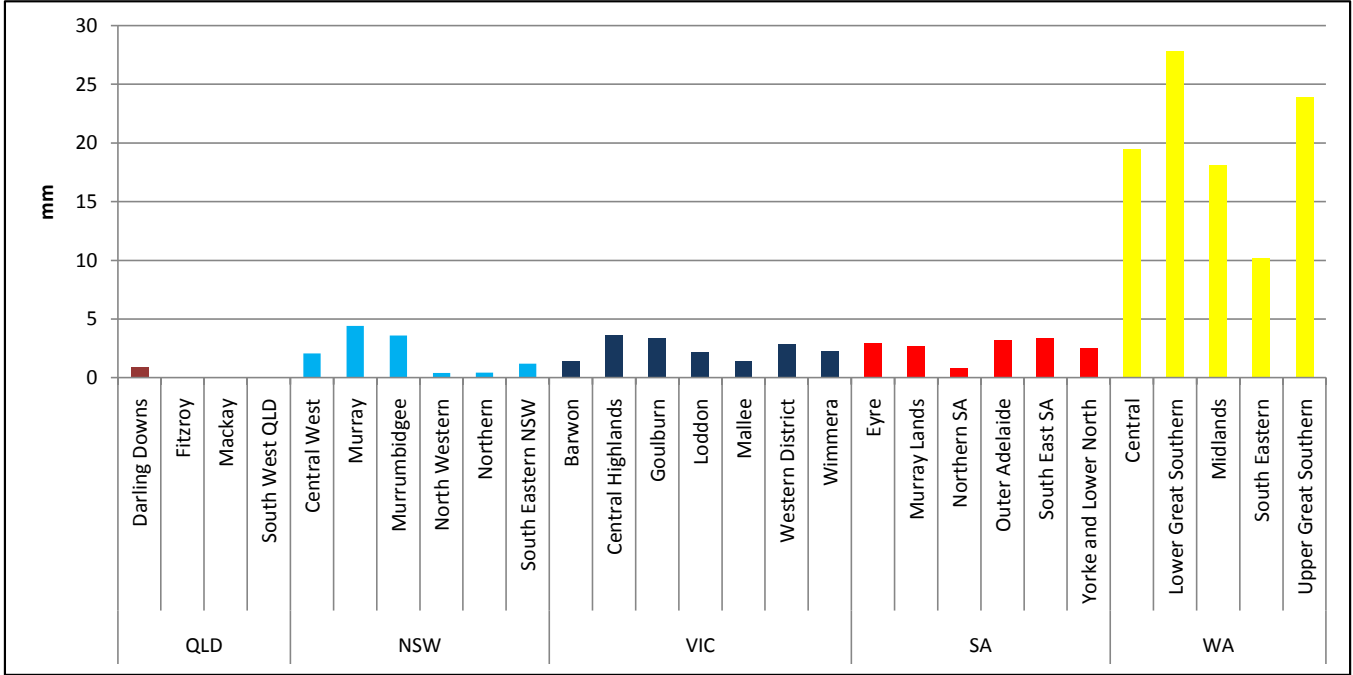

## Weekly Rainfall (mm)

01-Aug-11

## Current Month Rainfall (mm)

01-Aug-11

### Production and No. of Stations by Region