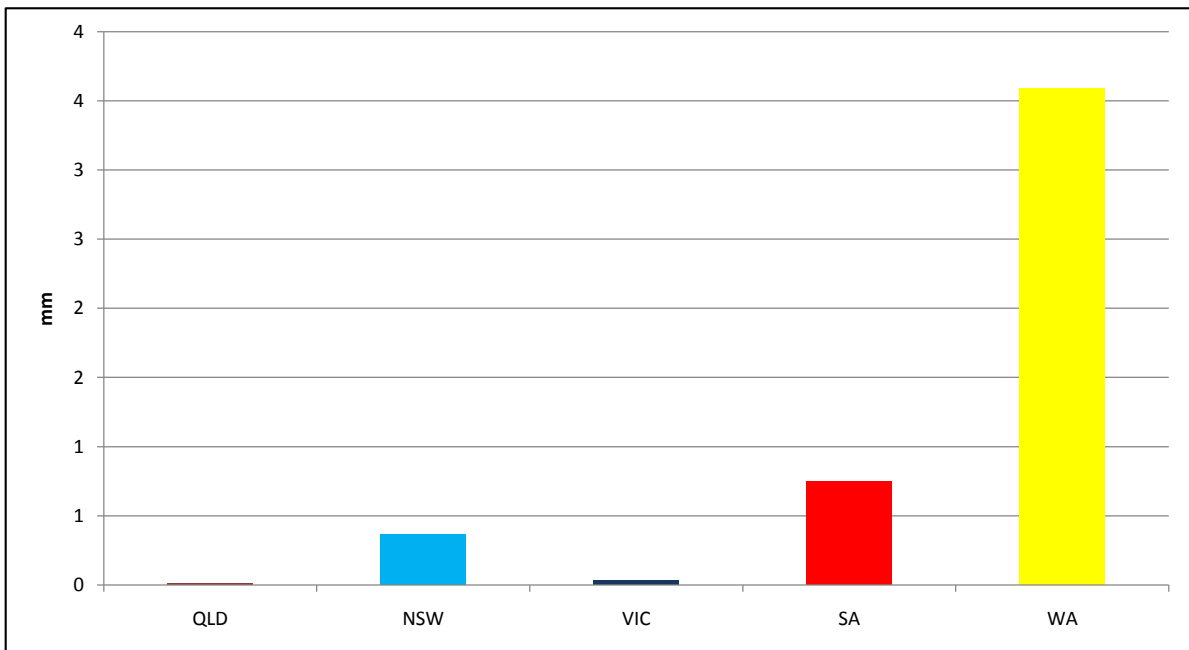

Current Month Rainfall (mm)

01-Aug-11