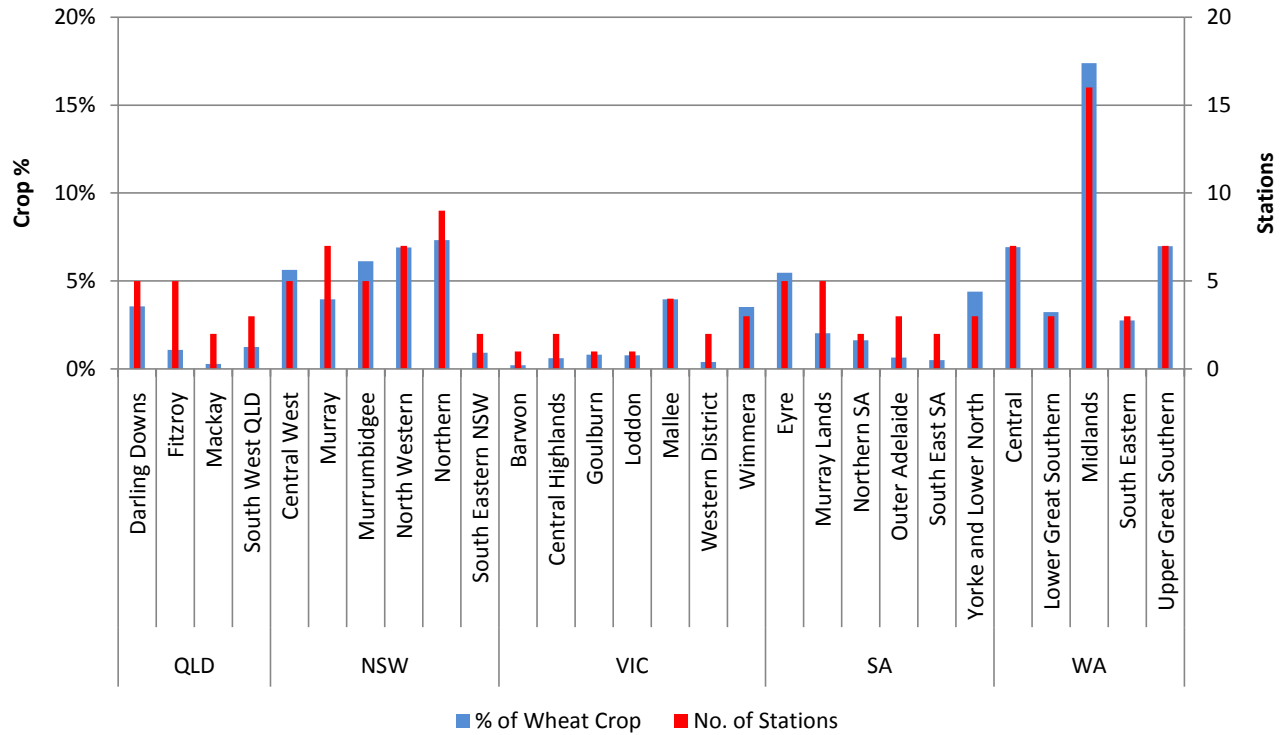

## Current Month Rainfall (mm)

01-Aug-11

### Production and No. of Stations by Region