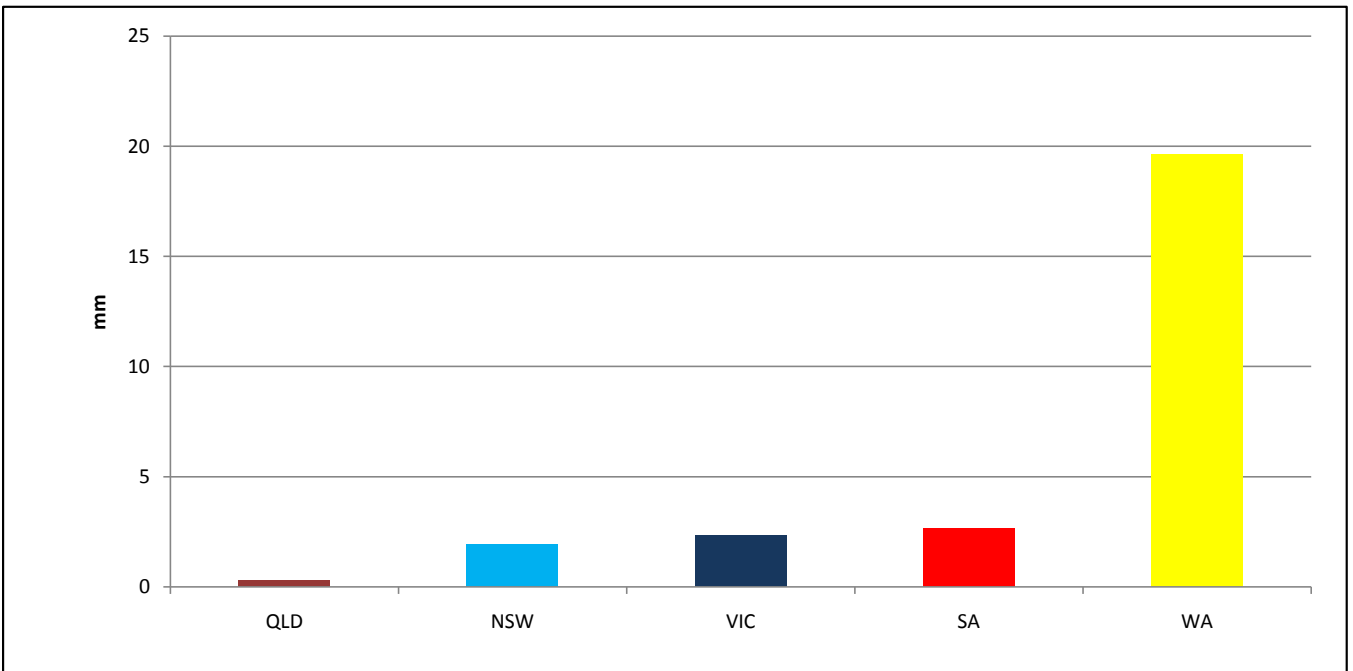

## Weekly Rainfall (mm)

01-Aug-11

## Current Month Rainfall (mm)

01-Aug-11

### Production and No. of Stations by Region