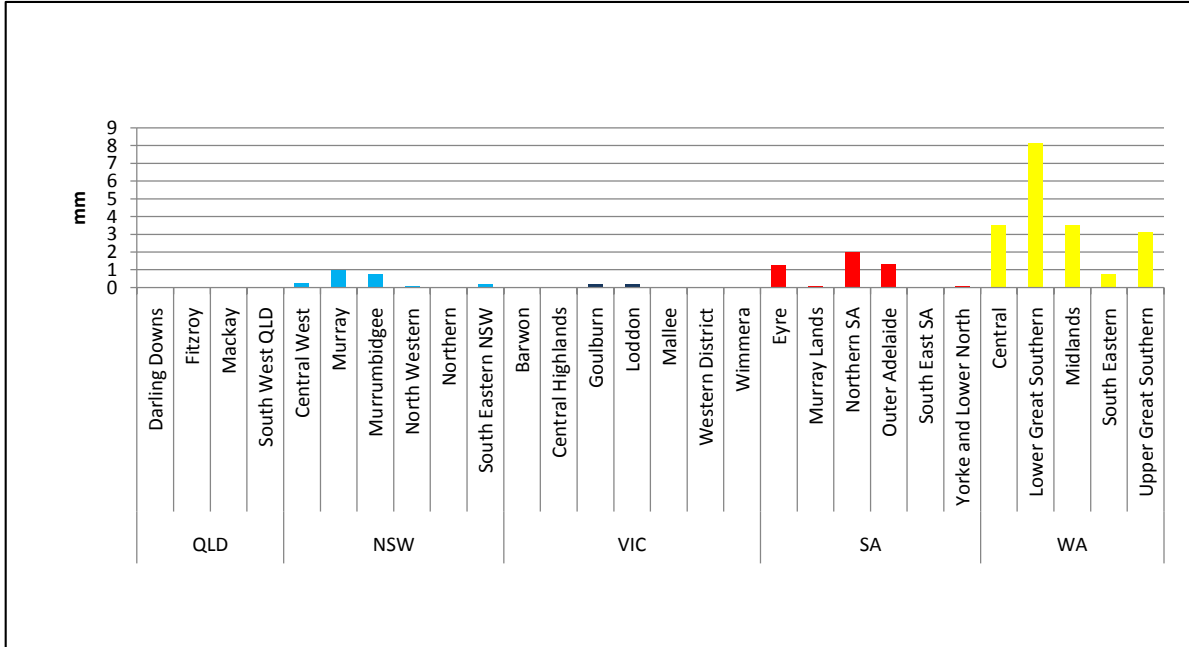

## Weekly Rainfall (mm)

01-Aug-11

## Current Month Rainfall (mm)

01-Aug-11

### Production and No. of Stations by Region