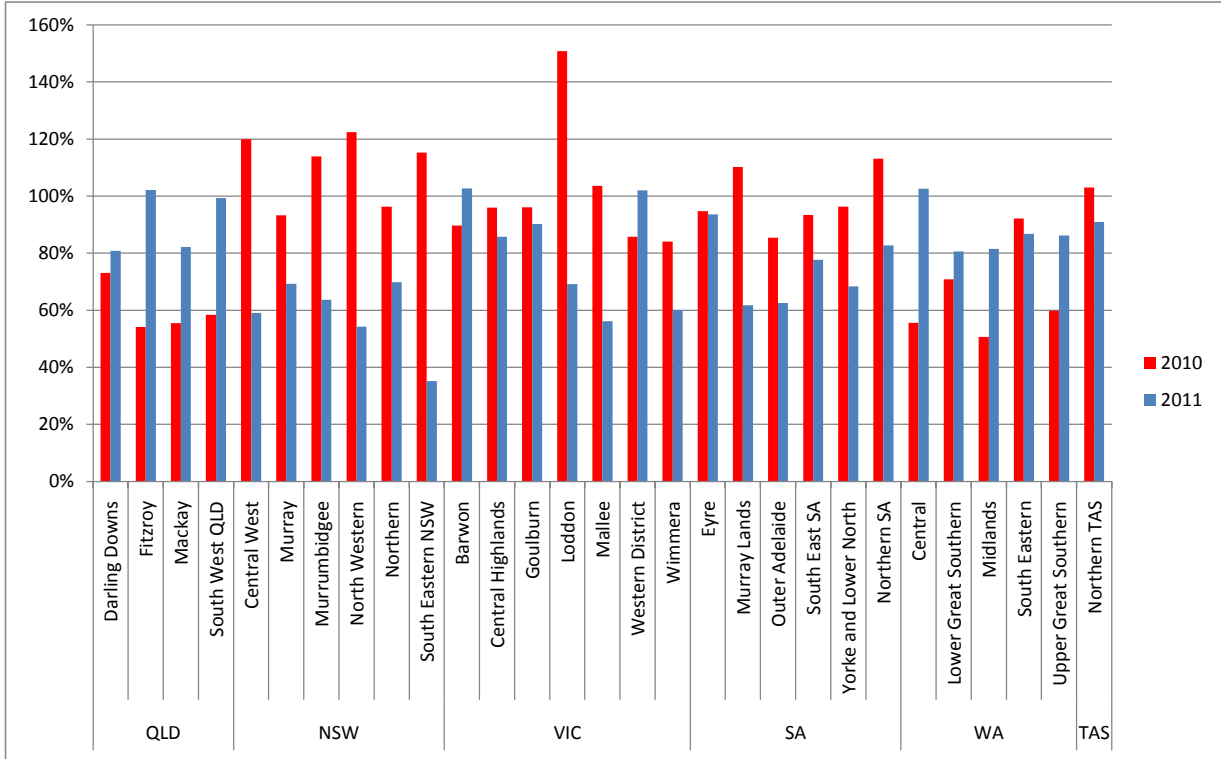

July Rainfall Totals (mm)

July Average Rainfall (%)

Season Average Rainfall (%)
 Apr - Jul

Production and No. of Stations by Region

Production (% of National) & No. of Stations by State