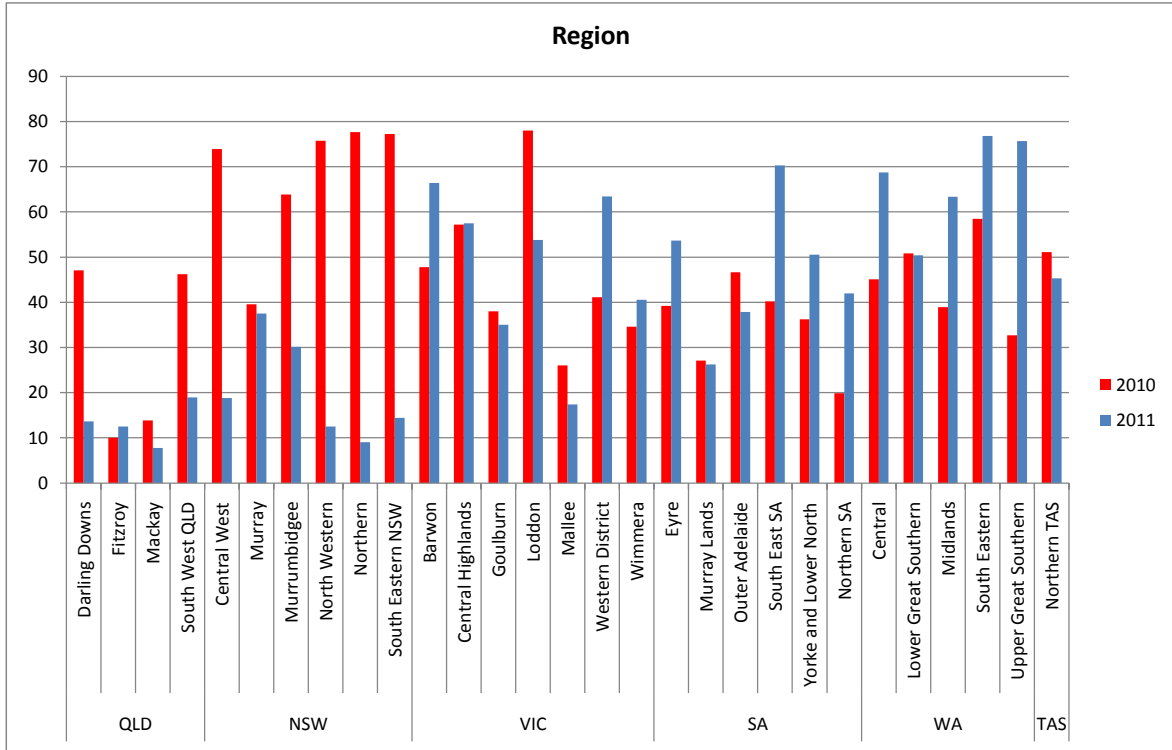

July Rainfall Totals (mm)

July Average Rainfall (%)

Season Average Rainfall (%)
 Apr - Jul

Production and No. of Stations by Region

Production (% of National) & No. of Stations by State