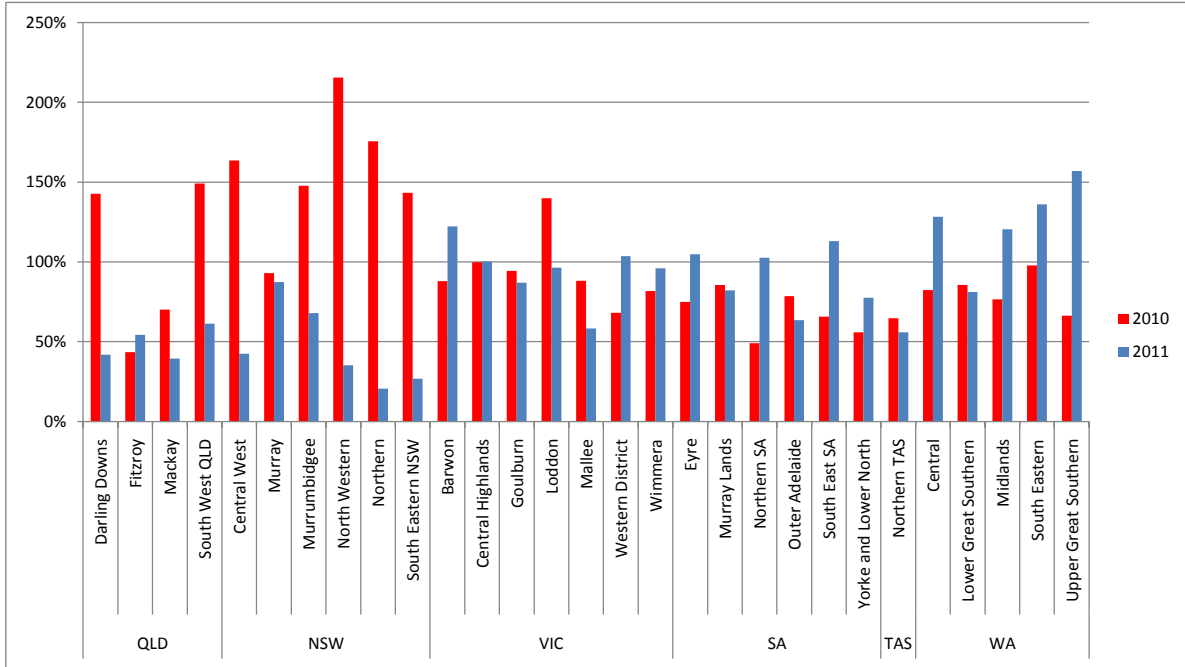

July Rainfall Totals (mm)

July Average Rainfall (%)

Season Average Rainfall (%)
 Apr - Jul

Production and No. of Stations by Region

Production (% of National) & No. of Stations by State