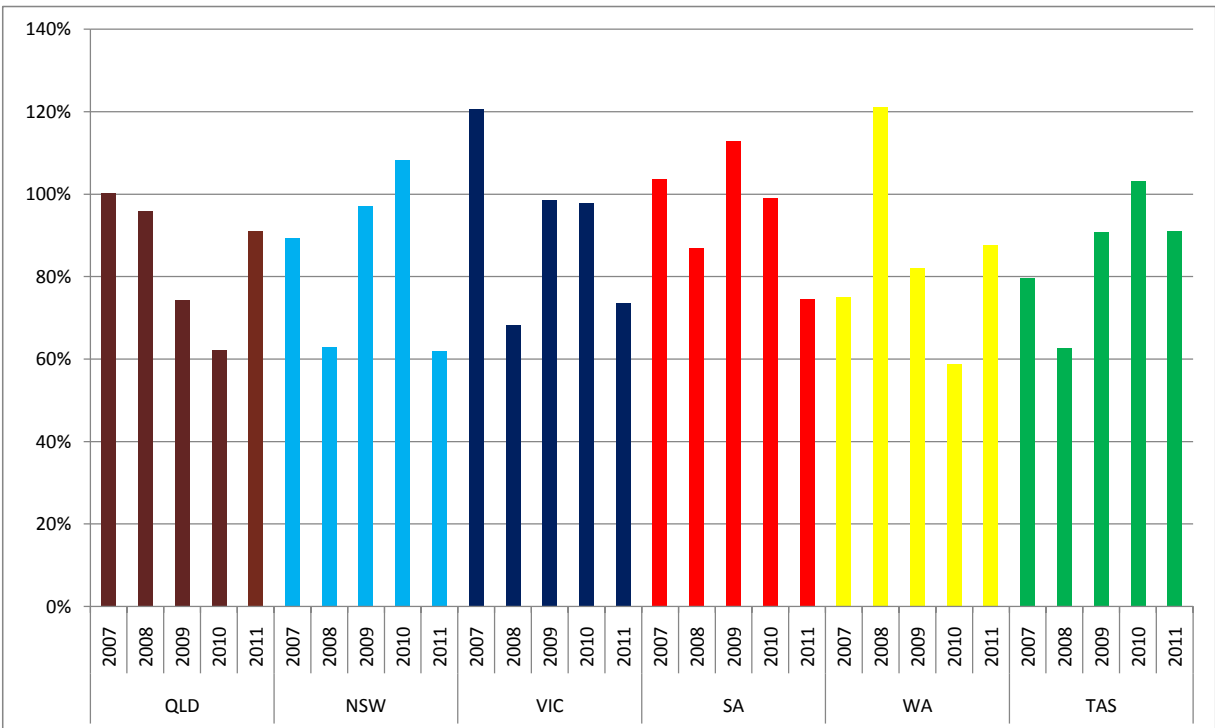

July Rainfall Totals (mm)

July Average Rainfall (%)

Season Average Rainfall (%)
 Apr - Jul

Production and No. of Stations by Region

Production (% of National) & No. of Stations by State