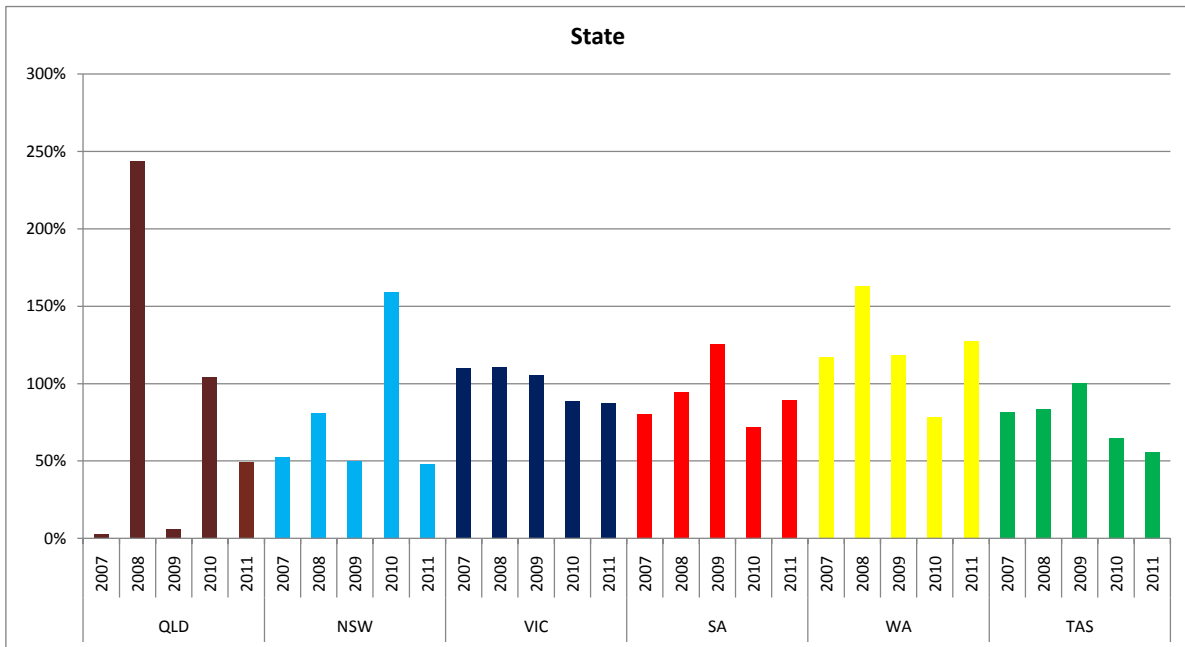

July Rainfall Totals (mm)

July Average Rainfall (%)

Season Average Rainfall (%)
 Apr - Jul

Production and No. of Stations by Region

Production (% of National) & No. of Stations by State