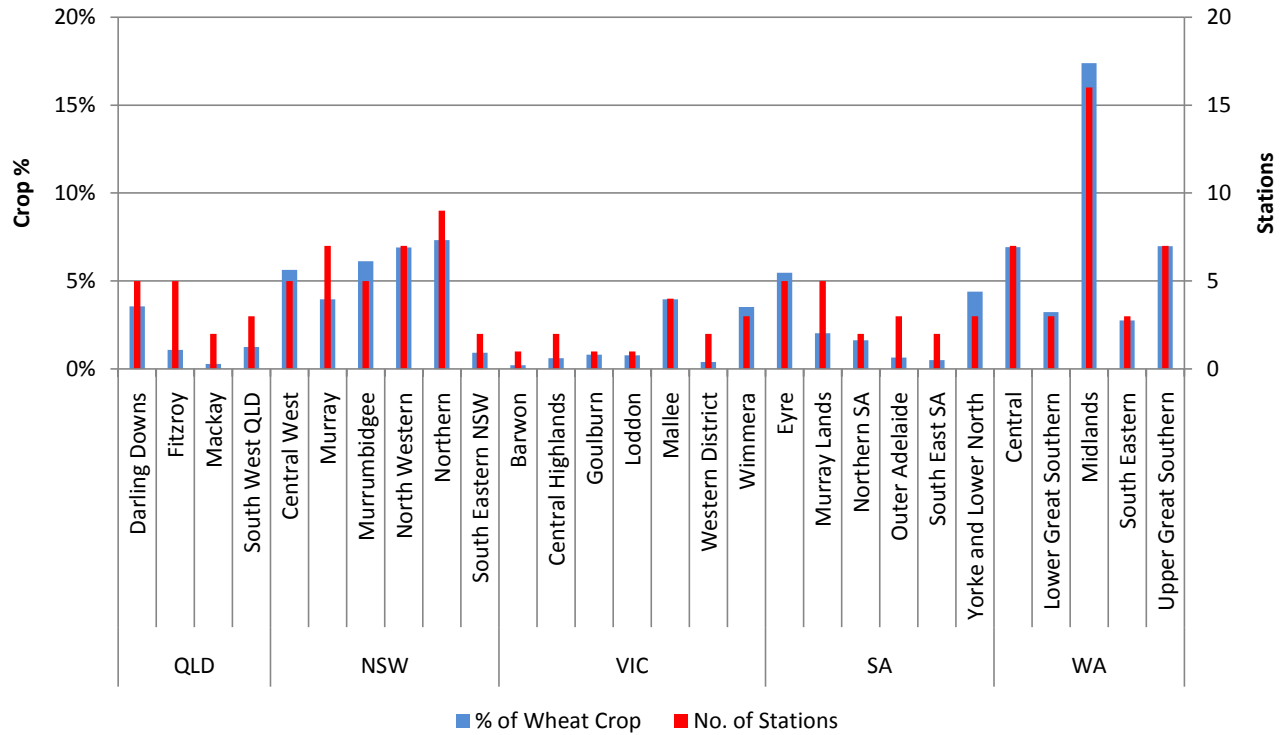

July Rainfall Totals (mm)

July Average Rainfall (%)

Season Average Rainfall (%)
 Apr - Jul

Production and No. of Stations by Region

Production (% of National) & No. of Stations by State