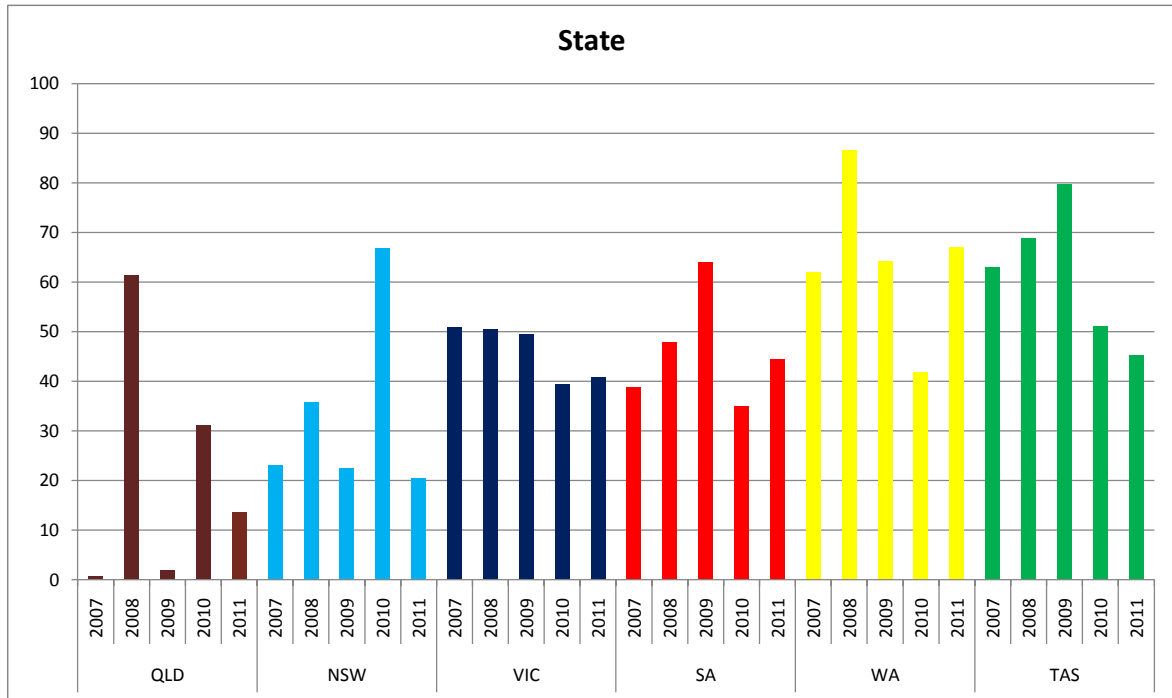

July Rainfall Totals (mm)

July Average Rainfall (%)

Season Average Rainfall (%)
 Apr - Jul

Production and No. of Stations by Region

Production (% of National) & No. of Stations by State