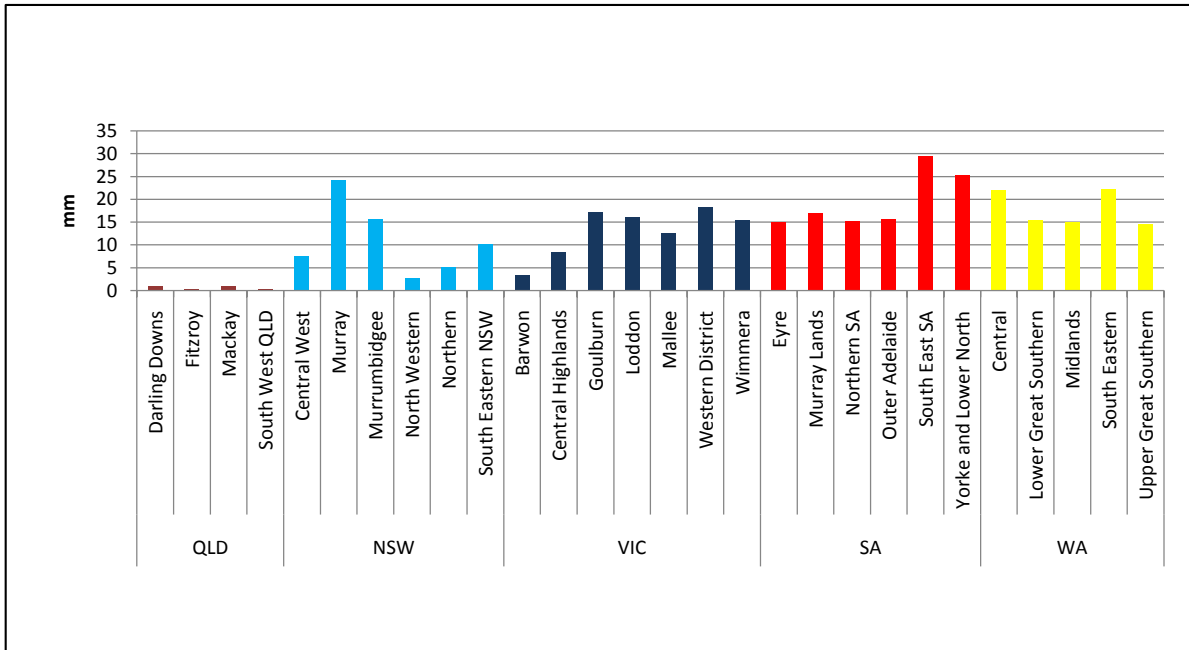

Weekly Rainfall (mm)

08-Aug-11

Current Month Rainfall (mm)

08-Aug-11

Current Monthly Rainfall (% of Average)

08-Aug-11

Production and No. of Stations by Region

Production (% of National) & No. of Stations by State