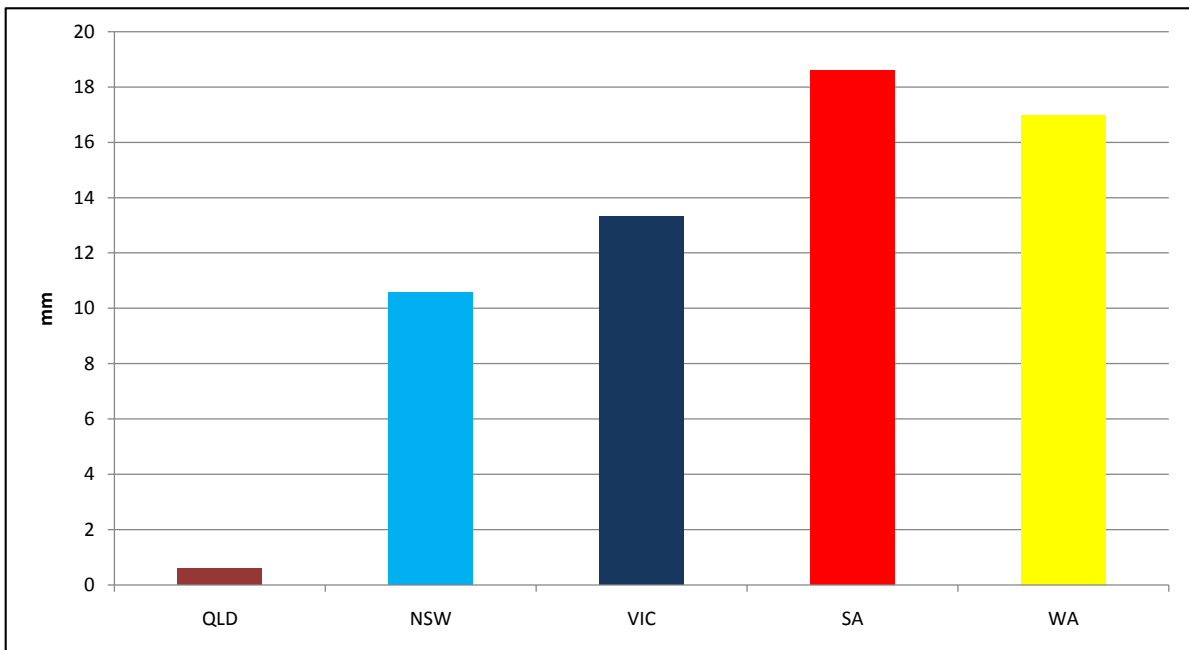

Weekly Rainfall (mm)

08-Aug-11

Current Month Rainfall (mm)

08-Aug-11

Current Monthly Rainfall (% of Average)

08-Aug-11

Production and No. of Stations by Region

Production (% of National) & No. of Stations by State