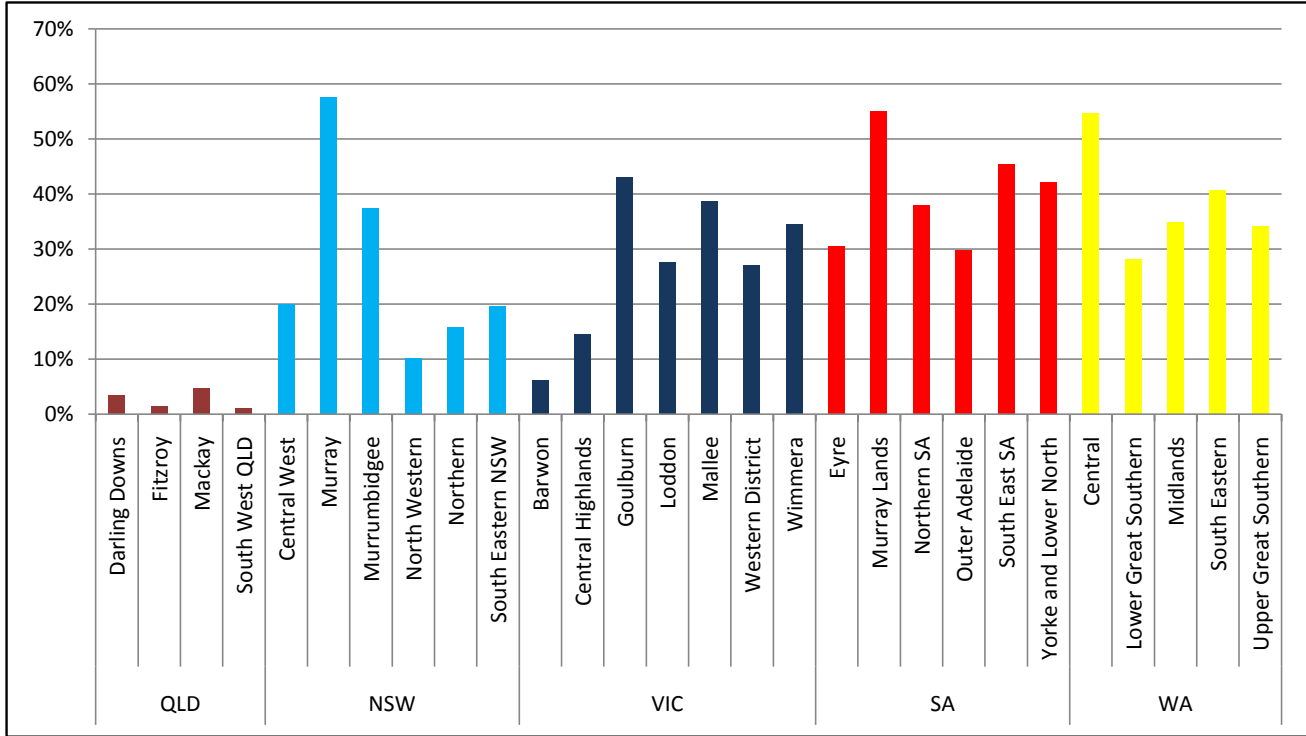

Weekly Rainfall (mm)

08-Aug-11

Current Month Rainfall (mm)

08-Aug-11

Current Monthly Rainfall (% of Average)

08-Aug-11

Production and No. of Stations by Region

Production (% of National) & No. of Stations by State