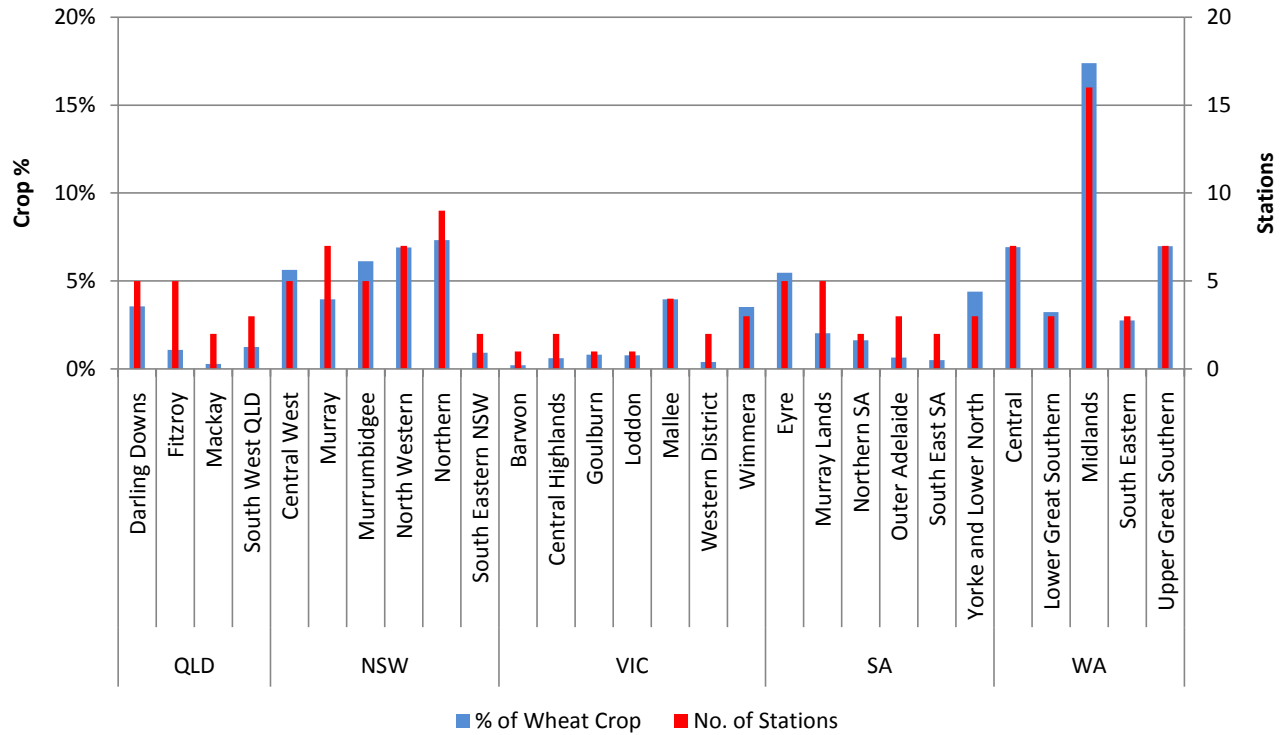

Weekly Rainfall (mm)

08-Aug-11

Current Month Rainfall (mm)

08-Aug-11

Current Monthly Rainfall (% of Average)

08-Aug-11

Production and No. of Stations by Region

Production (% of National) & No. of Stations by State