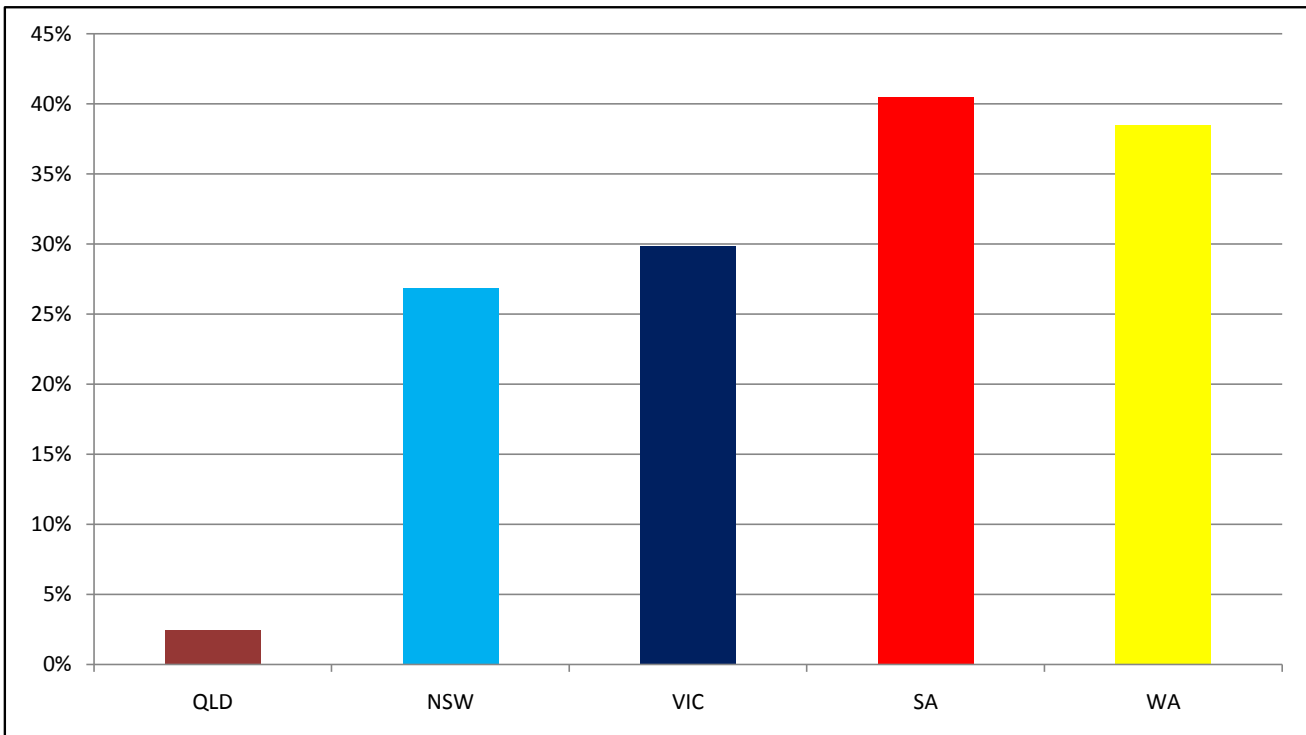

Weekly Rainfall (mm)

08-Aug-11

Current Month Rainfall (mm)

08-Aug-11

Current Monthly Rainfall (% of Average)

08-Aug-11

Production and No. of Stations by Region

Production (% of National) & No. of Stations by State