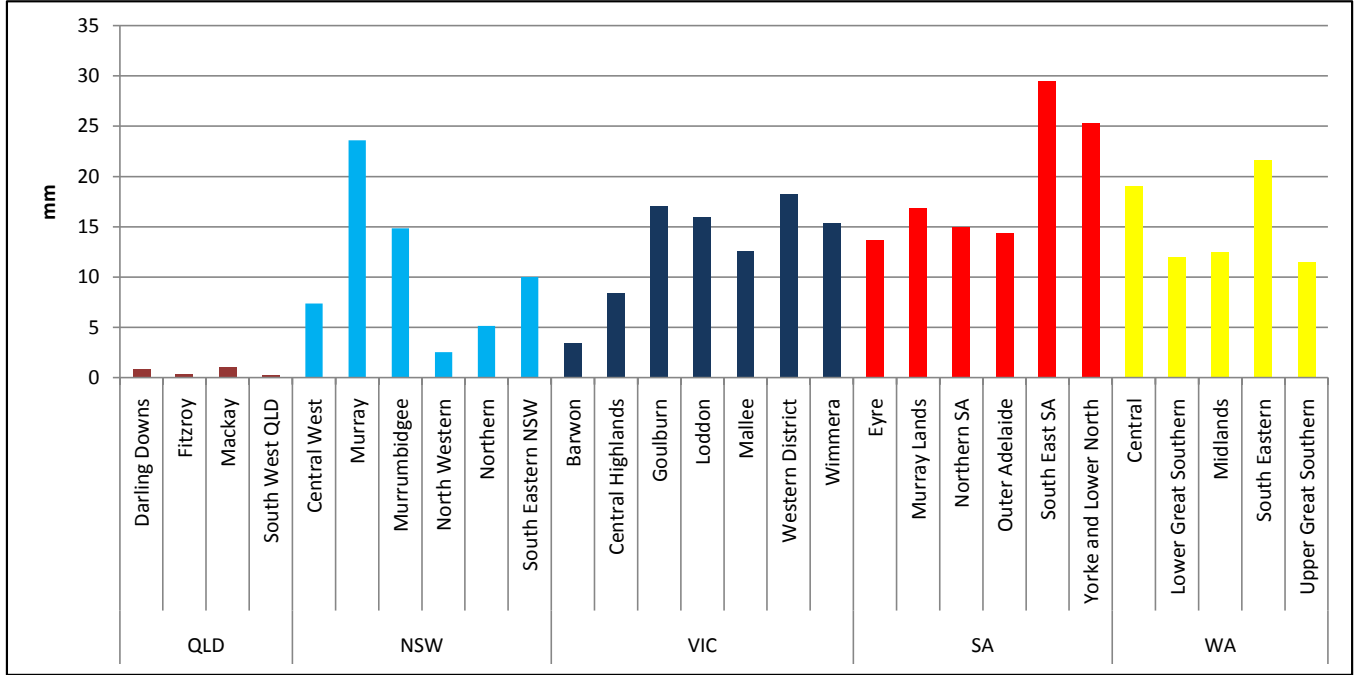

Weekly Rainfall (mm)

08-Aug-11

Current Month Rainfall (mm)

08-Aug-11

Current Monthly Rainfall (% of Average)

08-Aug-11

Production and No. of Stations by Region

Production (% of National) & No. of Stations by State