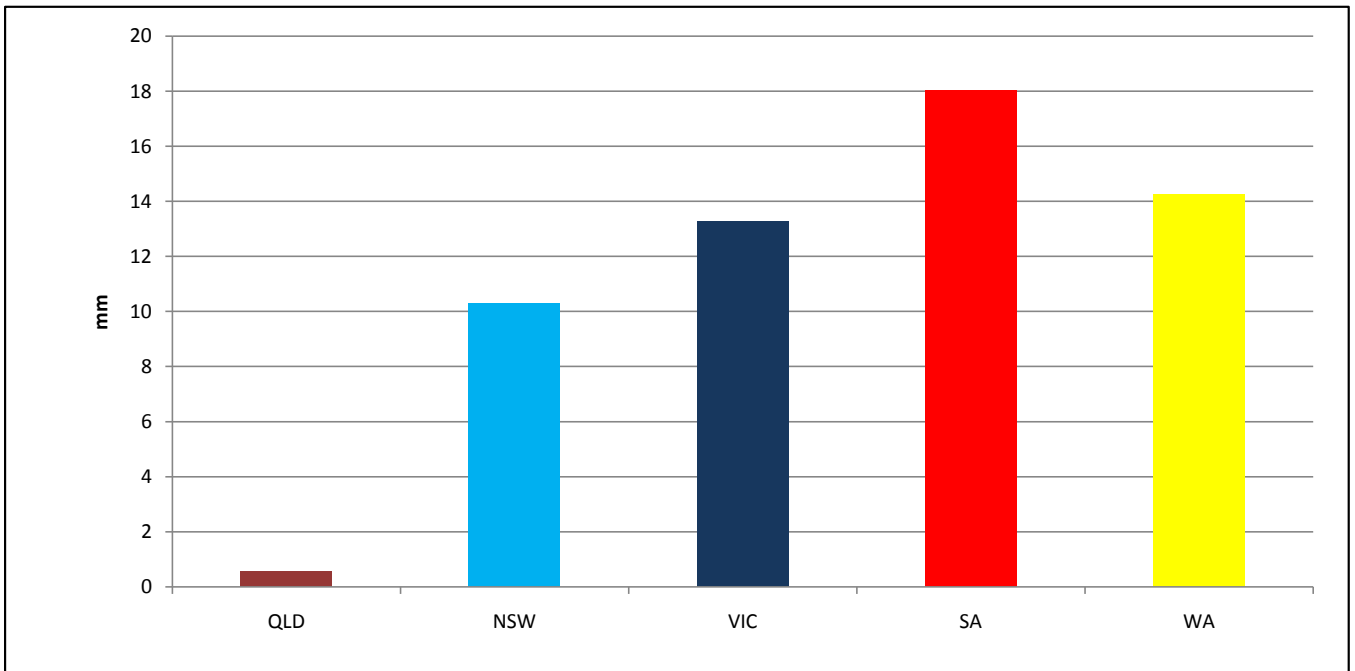

Weekly Rainfall (mm)

08-Aug-11

Current Month Rainfall (mm)

08-Aug-11

Current Monthly Rainfall (% of Average)

08-Aug-11

Production and No. of Stations by Region

Production (% of National) & No. of Stations by State