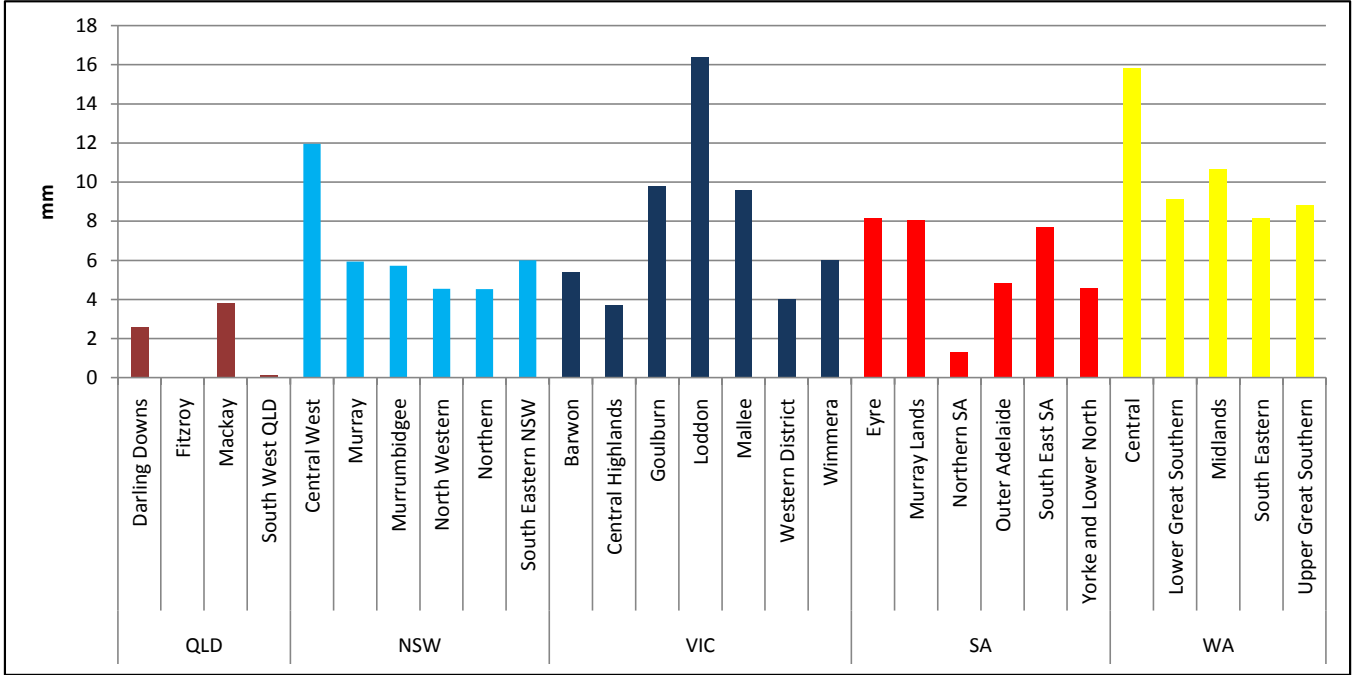

Weekly Rainfall (mm)

15-Aug-11

Current Month Rainfall (mm)

15-Aug-11

Current Monthly Rainfall (% of Average)

15-Aug-11

Production and No. of Stations by Region

Production (% of National) & No. of Stations by State