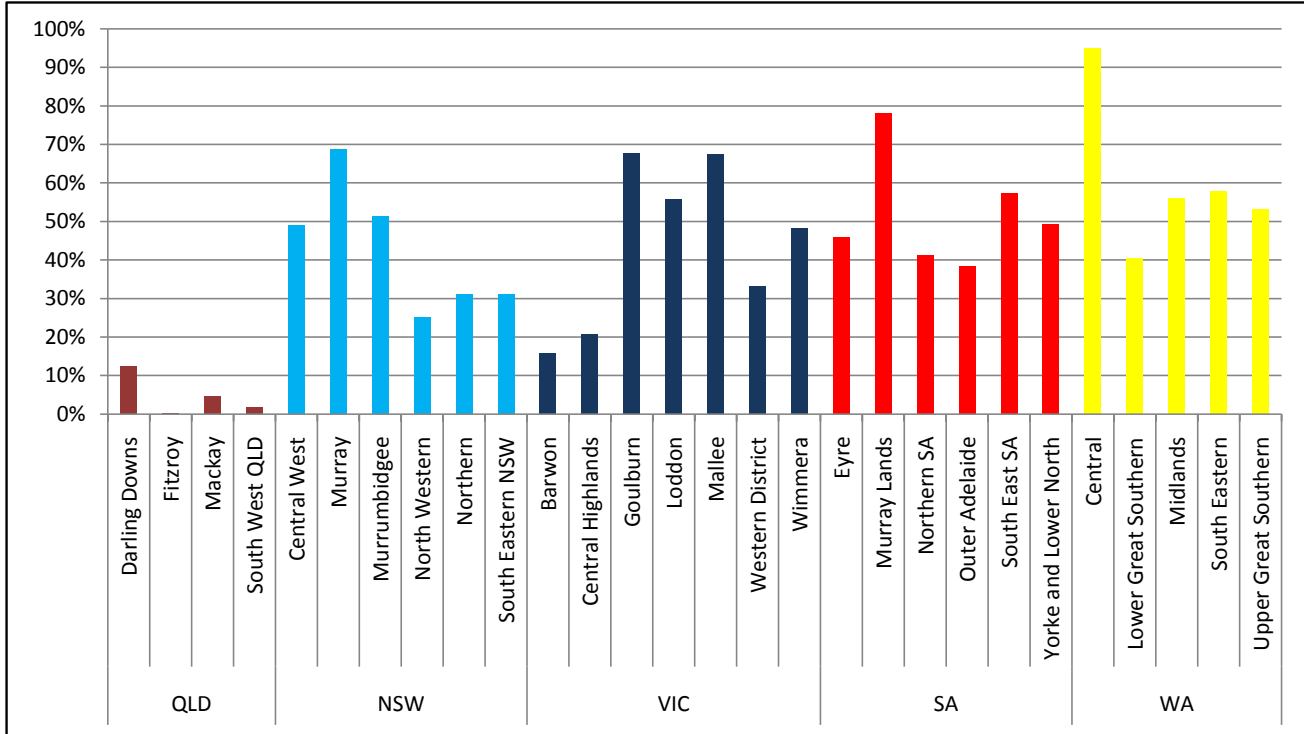

Weekly Rainfall (mm)

15-Aug-11

Current Month Rainfall (mm)

15-Aug-11

Current Monthly Rainfall (% of Average)

15-Aug-11

Production and No. of Stations by Region

Production (% of National) & No. of Stations by State