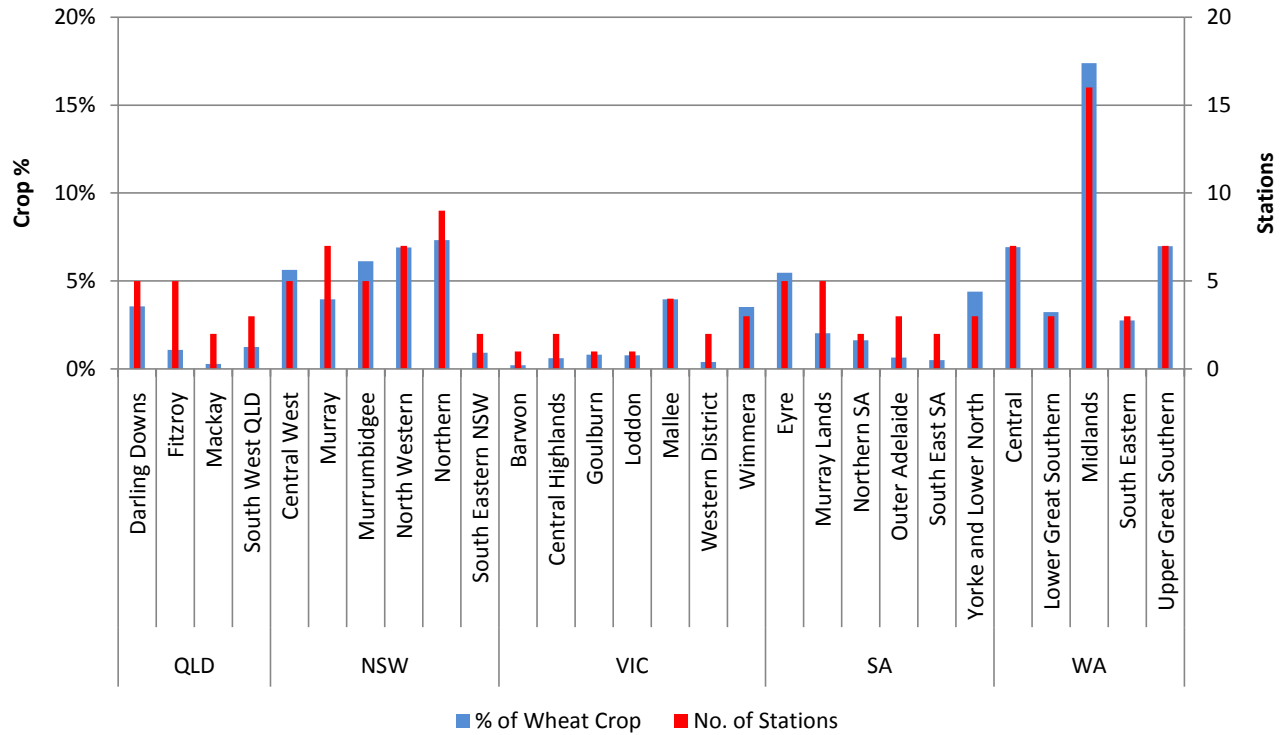

Weekly Rainfall (mm)

15-Aug-11

Current Month Rainfall (mm)

15-Aug-11

Current Monthly Rainfall (% of Average)

15-Aug-11

Production and No. of Stations by Region

Production (% of National) & No. of Stations by State