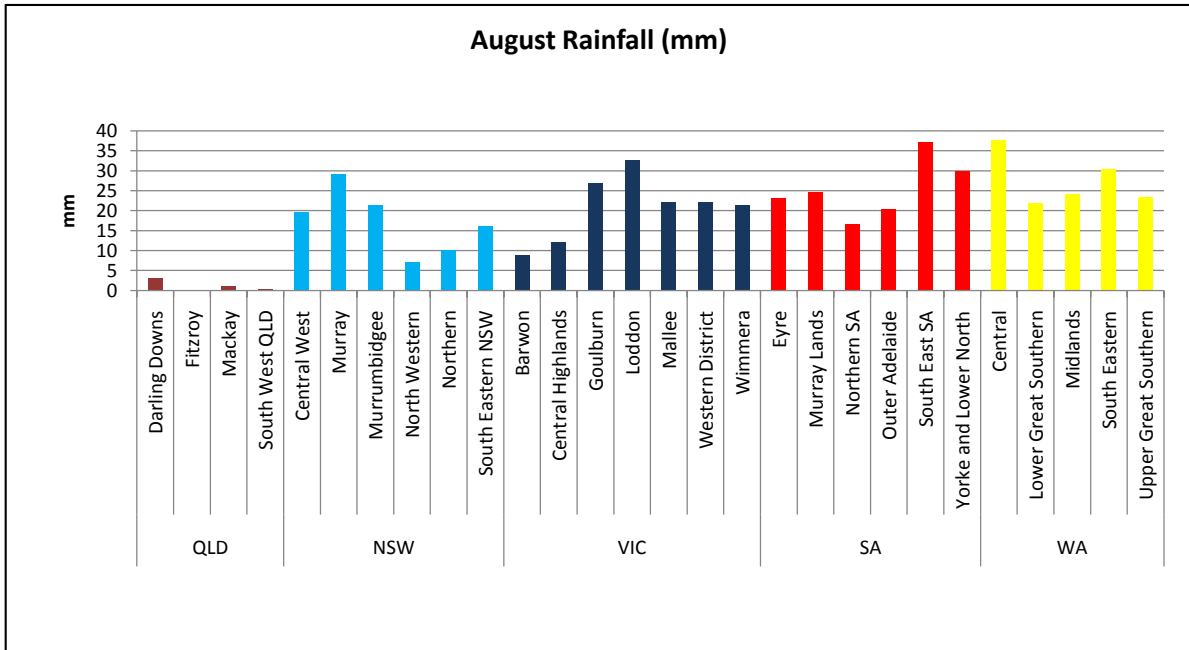

Weekly Rainfall (mm)

15-Aug-11

Current Month Rainfall (mm)

15-Aug-11

Current Monthly Rainfall (% of Average)

15-Aug-11

Production and No. of Stations by Region

Production (% of National) & No. of Stations by State