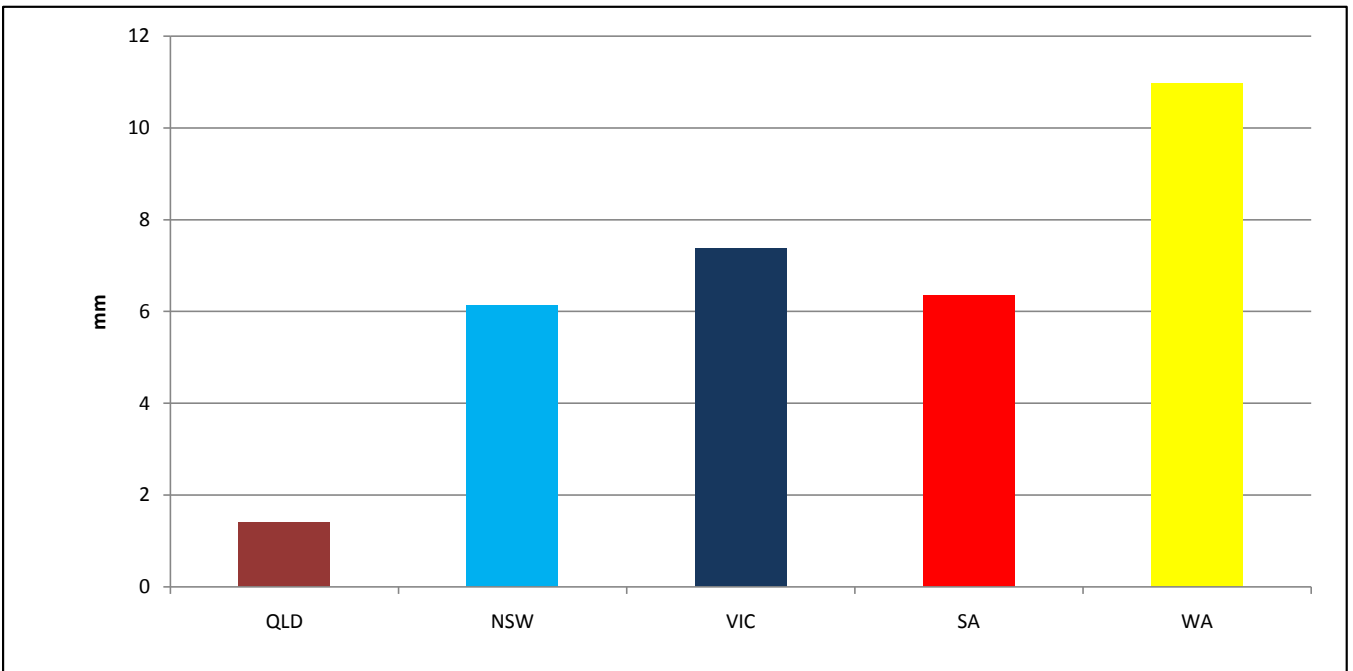

Weekly Rainfall (mm)

15-Aug-11

Current Month Rainfall (mm)

15-Aug-11

Current Monthly Rainfall (% of Average)

15-Aug-11

Production and No. of Stations by Region

Production (% of National) & No. of Stations by State