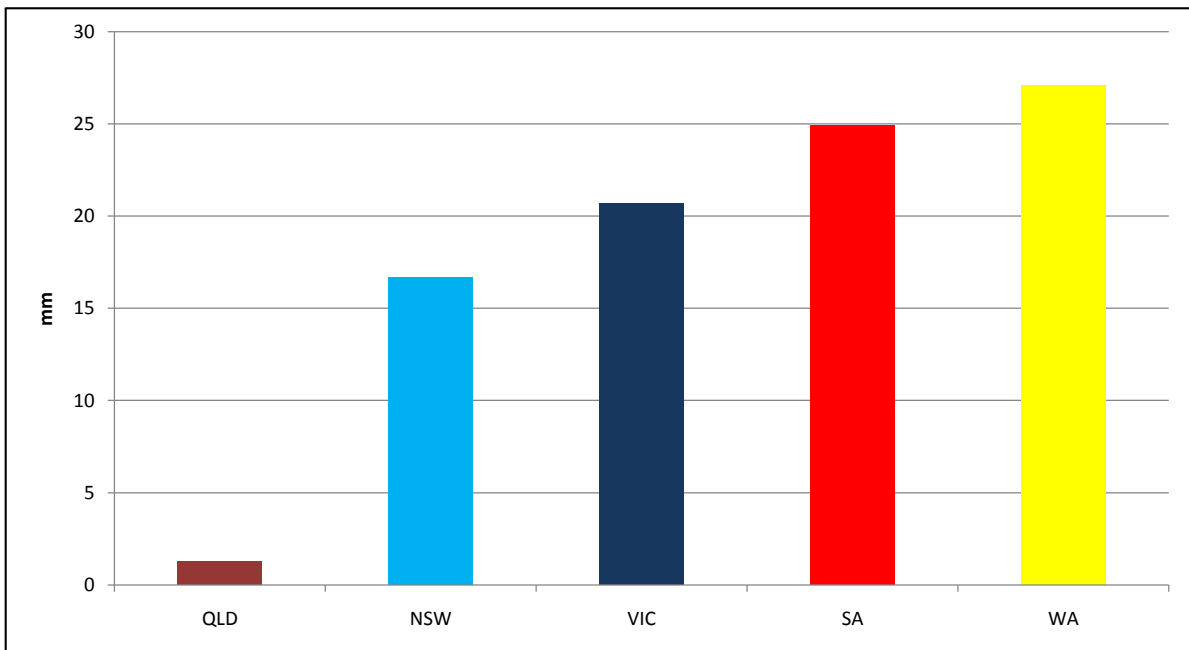

Weekly Rainfall (mm)

15-Aug-11

Current Month Rainfall (mm)

15-Aug-11

Current Monthly Rainfall (% of Average)

15-Aug-11

Production and No. of Stations by Region

Production (% of National) & No. of Stations by State