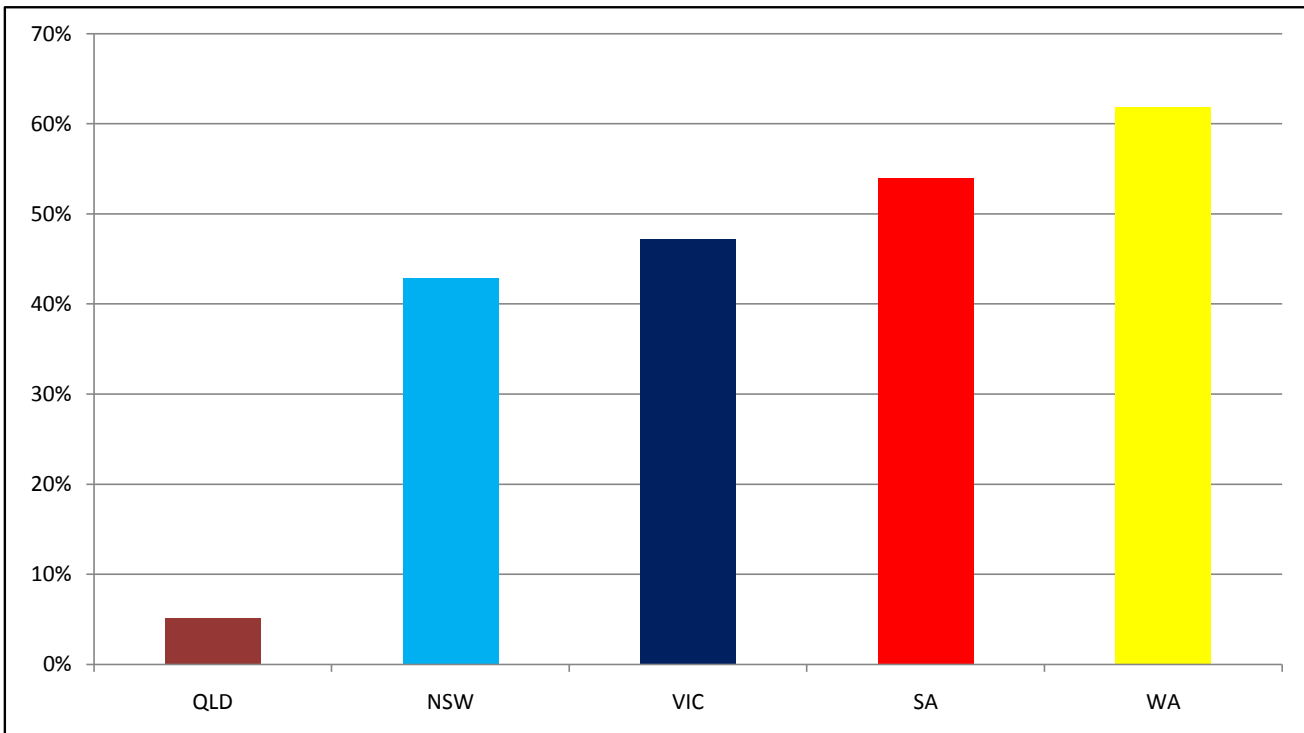

Weekly Rainfall (mm)

15-Aug-11

Current Month Rainfall (mm)

15-Aug-11

Current Monthly Rainfall (% of Average)

15-Aug-11

Production and No. of Stations by Region

Production (% of National) & No. of Stations by State